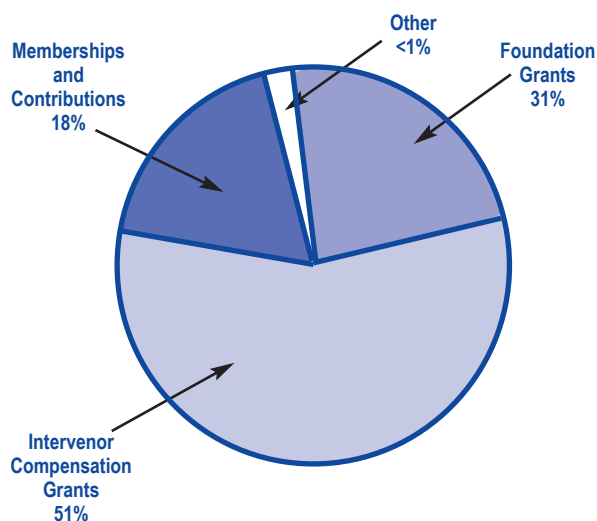

2008 Financials

2008 Income by Source

2008 Income by Source

Memberships & Contributions	$130,749	18%
Intervenor Compensation Grants	$360,093	51%
Foundation Grants	$216,499	31%
Other	$ 256	<1%
Total	$707,597	100%